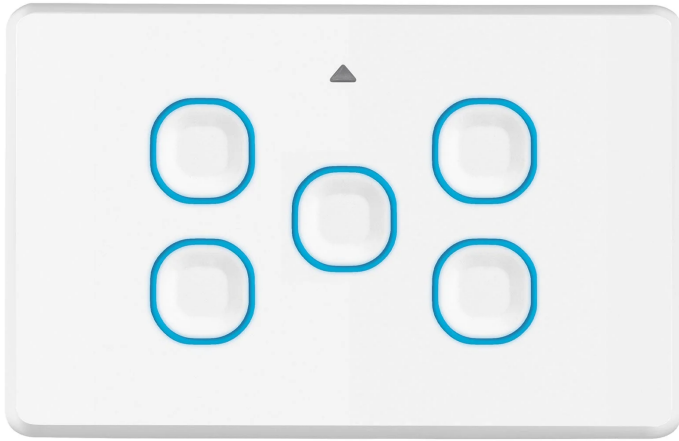

Ikuü Smart Wi-Fi Five Switch

SSW05G-WIFI

Key Features:

- Neutral wire required
- Wifi (No hub required)
- LED indicators: Blue for On, white for Pairing
- Terminals fit up to 3 x 2.5mm² building cables
- Retrofit to standard mounting brackets and accessories
- Gloss white, UV resistant material does not turn yellow

Compliance Standards	AS/NZS 4268, AS/NZS 60669.1, AS/NZS 60669.2.1, CISPR 15, CISPR 32, AS/NZS 2772.2
Connectivity	Wi-Fi
Contact Material [Single Line Text Field]	Brass
Ip Rating	IP20
Material	Polycarbonate
Model	SSW05G-WIFI
Operating Load	Motor Rating: M30, Incandescent (Halogen)
Protocol	IEEE 802.11 b/g/n
Requirements	Existing 2.4GHz Wi-Fi network
Terminal Size [Single Line Text Field]	6mm ² (can fit up to 3 x 2.5mm ² wires per terminal)
Volt	250V
Warranty	3 years
Wireless Frequency	2.4GHz

One Clever App

Easy. Seamless. Integrated. Anywhere, anytime control. Automate events. Control device groups. Schedule timers.

IP20
RATING

3
YEAR
WARRANTY

Dimensions

115mm
74mm

13mm
31mm

72mm
50mm