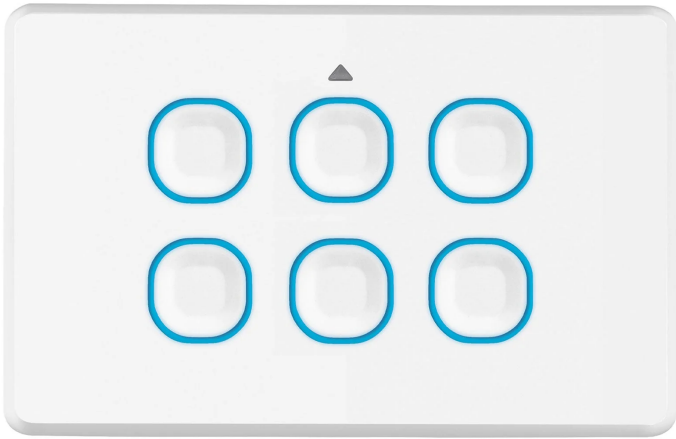

Ikuü Smart Wi-Fi Six Switch

SSW06G-WIFI

Key Features:

- Requires neutral
- Wifi (no hub indicator)
- LED indicators: Blue for On, white for Pairing
- Terminals fit up to 3 x 2.5mm² building cables
- Retrofit to standard mounting brackets and accessories
- Gloss white, UV resistant material does not turn yellow

Compliance Standards	AS/NZS 4268, AS/NZS 60669.1, AS/NZS 60669.2.1, CISPR 15, CISPR 32, AS/NZS 2772.2
Connectivity	Wi-Fi
Ip Rating	IP20
Material	Polycarbonate
Model	SSW06G-WIFI
Operating Load	Motor Rating: M30, Incandescent (Halogen): 300W (each gang), LED: 300W (each gang)
Protocol	IEEE 802.11 b/g/n
Terminal Size [Single Line Text Field]	3 x 1.5mm ²
Volt	250V
Warranty	3 years
Wireless Frequency	2.4GHz

One Clever App

Easy. Seamless. Integrated. Anywhere, anytime control. Automate events. Control device groups. Schedule timers.

IP20
RATING

wifi

3
YEAR
WARRANTY

Dimensions

115mm
74mm

13mm
31mm