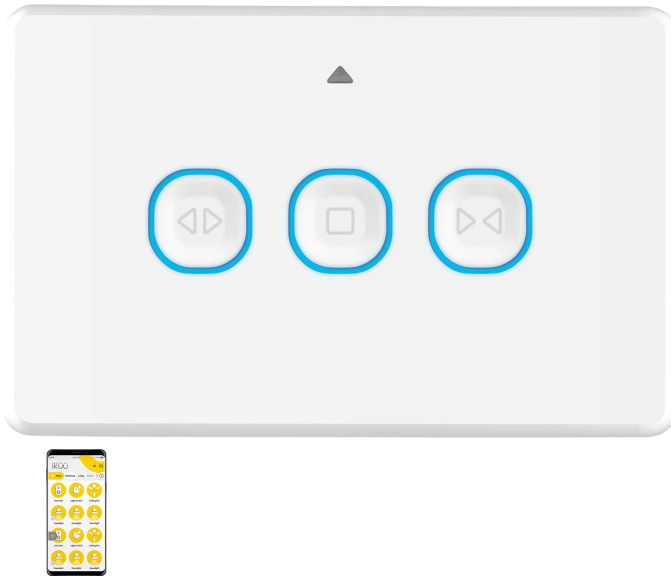

## Ikuü Smart Wi-Fi Curtain & Blinds Switch

SSW01GBC-WIFI

### Key Features:

- Requires Neutral
- Wifi (no hub required)
- LED indicators: Blue for open or close, white for Pairing
- Terminals fit up to 3 x 2.5mm<sup>2</sup> building cables
- Retrofit to standard mounting brackets and accessories
- Gloss white, UV resistant material does not turn yellow

<b>Compliance Standards</b>	AS/NZS 4268, AS/NZS 60669.1, AS/NZS 60669.2.1, CISPR 15, CISPR 32
<b>Connectivity</b>	Wi-Fi
<b>Contact Material [Single Line Text Field]</b>	Brass
<b>Ip Rating</b>	IP20
<b>Material</b>	Polycarbonate
<b>Model</b>	SSW01GBC-WIFI
<b>Operating Load</b>	Max: 2500W, Motor rating: M50
<b>Protocol</b>	IEEE 802.11 b/g/n
<b>Requirements</b>	Existing 2.4GHz Wi-Fi network
<b>Terminal Size [Single Line Text Field]</b>	6mm <sup>2</sup> (can fit up to 3 x 2.5mm <sup>2</sup> wires per terminal)
<b>Volt</b>	250V
<b>Warranty</b>	3 years
<b>Wireless Frequency</b>	2.4GHz