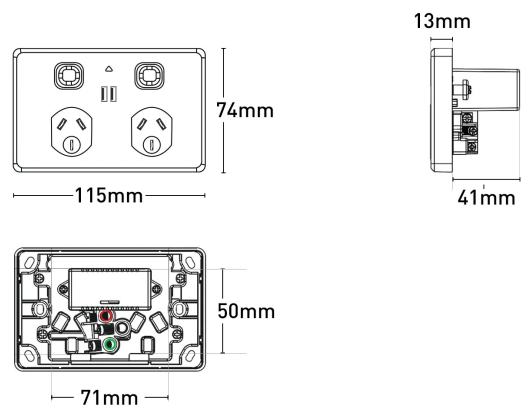

### Key Features:

- Zigbee 3.0 compliant
- Requires neutral
- LED indicators: Blue for On, white for Pairing
- Terminals fit up to 3 x 2.5mm<sup>2</sup> building cables
- Retrofit to standard mounting brackets and accessories
- Mesh technology for greater range

<b>Compliance Standards</b>	SPPUSB02G/SPPUSB02GMBK
<b>Connectivity</b>	Zigbee
<b>Contact Material [Single Line Text Field]</b>	Brass
<b>Ip Rating</b>	IP20
<b>Material</b>	Polycarbonate
<b>Model</b>	SPPUSB02G
<b>Operating Load</b>	2500W total (max)
<b>Protocol</b>	IEEE 802.15.4
<b>Requirements</b>	Mercator Ikuü zigbee hub
<b>Terminal Size [Single Line Text Field]</b>	6mm <sup>2</sup> (can fit up to 3 x 2.5mm <sup>2</sup> wires per terminal)
<b>U S B Output</b>	5V D.C. 2A max total
<b>Volt</b>	250V
<b>Warranty</b>	3 years
<b>Wireless Frequency</b>	2.4GHz

### Dimensions