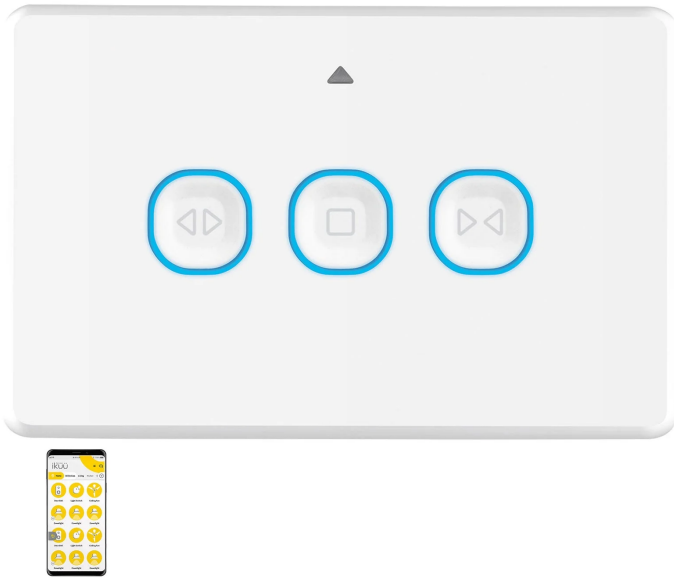

## Ikuü Smart Zigbee Curtain & Blinds Switch

SSW01GBC-ZB

### Key Features:

- Zigbee 3.0 compliant
- Requires Neutral
- LED indicators: Blue for open or close, white for Pairing
- Terminals fit up to 3 x 2.5mm<sup>2</sup> building cables
- Retrofit to standard mounting brackets and accessories
- Gloss white, UV resistant material does not turn yellow

<b>Compliance Standards</b>	AS/NZS 4268, AS/NZS 60669.1, AS/NZS 60669.2.1, CISPR 15, CISPR 32
<b>Connectivity</b>	Zigbee
<b>Contact Material [Single Line Text Field]</b>	Brass
<b>Ip Rating</b>	IP20
<b>Material</b>	Polycarbonate
<b>Model</b>	SSW01GBC-ZB
<b>Operating Load</b>	Max: 2500W, Motor rating: M50
<b>Protocol</b>	IEEE 802.15.4
<b>Requirements</b>	Mercator Ikuü Zigbee hub
<b>Terminal Size [Single Line Text Field]</b>	6mm <sup>2</sup> (can fit up to 3 x 2.5mm <sup>2</sup> wires per terminal)
<b>Volt</b>	250V
<b>Warranty</b>	3 years
<b>Wireless Frequency</b>	2.4GHz