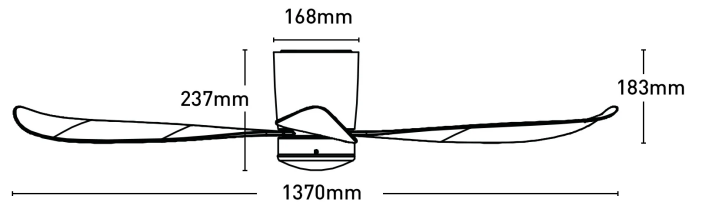

Instinct 137cm DC Ceiling Fan with LED Light and Remote

FC1108133BB

- 137cm ceiling fans
- Reversible airflow for summer and winter use
- Tropically rated
- Metal body with corrosion and moulded blades
- Suitable for low ceiling indoor installation
- 6-speed remote controller included
- Available with or without colour changing LED light
- 1H/4H/8H fan off timer, no light off timer
- Easy installation with quick connect wiring

Blade Material	ABS
Blade Sweep	137cm
Colour Options	White/Black
Controller	Remote Control
Fan Light	18W LED Light version
Light Colour	3000K/4000K/5700K/6500K
Light Output	800lm
Material	Metal
Max Airflow	8,990m ³ /h
Model	FC1108133
Recommended Spaces	Living Room, Dining Room, Kitchen, Bedroom, Study, Low Ceiling Room
Reverse Airflow	True
Speed Settings	6
Warranty	3 year in-home warranty / 6 year motor warranty
Wattage	35W
Weight	5.6 kg
With Remote	1

Dimensions

Colours

Model No. : FC1108133WH
Assembly : White
Blades : White

Model No. : FC1108133BB
Assembly : Black
Blades : Black