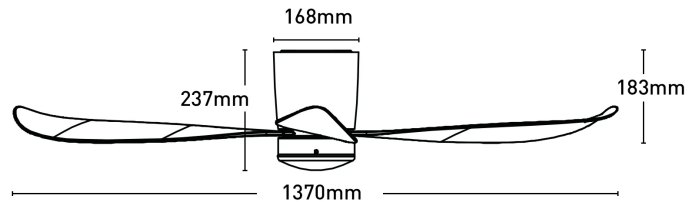

Instinct 137cm DC Ceiling Fan with LED Light and Remote

FC1108133WH

- 137cm ceiling fans
- Reversible airflow for summer and winter use
- Tropically rated
- Metal body with corrosion and moulded blades
- Suitable for low ceiling indoor installation
- 6-speed remote controller included
- Available with or without colour changing LED light
- 1H/4H/8H fan off timer, no light off timer
- Easy installation with quick connect wiring

Blade Material	ABS
Blade Sweep	137cm
Colour Options	White/Black
Controller	Remote Control
Fan Light	18W LED Light version
Light Colour	3000K/4000K/5700K/6500K
Light Output	800lm
Material	Metal
Max Airflow	8,990m ³ /h
Model	FC1108133
Recommended Spaces	Living Room, Dining Room, Kitchen, Bedroom, Study, Low Ceiling Room
Reverse Airflow	True
Speed Settings	6
Warranty	3 year in-home warranty / 6 year motor warranty
Wattage	35W
Weight	5.6 kg
With Remote	1

Dimensions

Colours

Model No. : FC1108133WH
Assembly : White
Blades : White

Model No. : FC1108133BB
Assembly : Black
Blades : Black