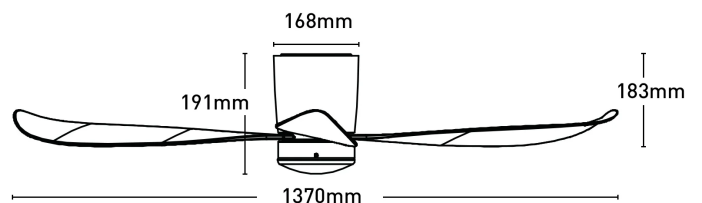

Instinct 137cm DC Ceiling Fan with Remote

FC1100133WH

- 137cm ceiling fans
- Reversible airflow for summer and winter use
- Tropically rated
- Metal body with corrosion and moulded blades
- Suitable for low ceiling indoor installation
- 6-speed remote controller included
- Available with or without colour changing LED light
- 1H/4H/8H fan off timer, no light off timer
- Easy installation with quick connect wiring

Blade Material	ABS
Blade Sweep	137cm
Colour Options	White/Black
Controller	Remote Control
Material	Metal
Max Airflow	8,990m ³ /h
Model	FC1100133
Recommended Spaces	Living Room, Dining Room, Kitchen, Bedroom, Study, Low Ceiling Room
Reverse Airflow	True
Speed Settings	6
Warranty	3 year in-home warranty / 6 year motor warranty
Wattage	35W
Weight	5.2 kg
With Remote	1

Dimensions

Colours