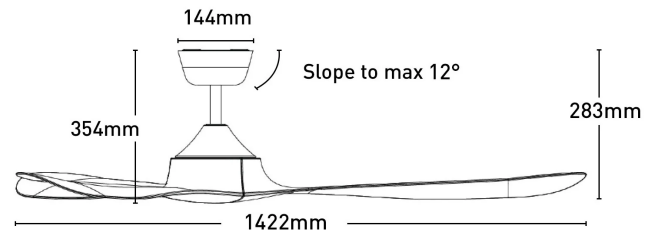

## Juno 142cm DC Ceiling Fan with LED Light and Remote

FC1128143BB

- 142cm ceiling fan
- Reversible airflow for summer and winter use
- Tropically rated
- Corrosion and moulded ABS body and blades
- Suitable for indoor or enclosed outdoor installation
- 6-speed remote controller included
- Available with or without colour-changing LED light
- 1H/4H/8H fan off timer, no light off timer
- Easy installation with quick connect wiring

### Dimensions