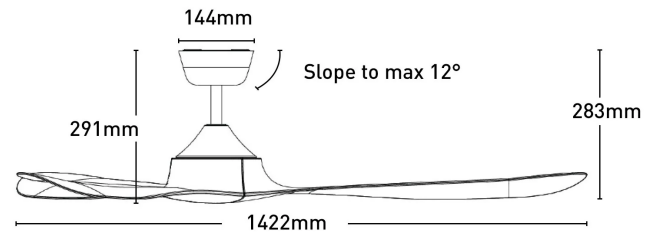

Juno 142cm DC Ceiling Fan with Remote

FC1120143BB

- 142cm ceiling fan
- Reversible airflow for summer and winter use
- Tropically rated
- Corrosion and moulded ABS body and blades
- Suitable for indoor or enclosed outdoor installation
- 6-speed remote controller included
- Available with or without colour-changing LED light
- 1H/4H/8H fan off timer, no light off timer
- Easy installation with quick connect wiring

Blade Material	ABS
Blade Sweep	142cm
Colour Options	White/Black
Controller	Remote Control
Material	ABS
Max Airflow	12,995m ³ /h
Model	FC1120143
Recommended Spaces	Living Room, Dining Room, Kitchen, Bedroom, Study, Alfresco, Coastal Areas
Reverse Airflow	True
Speed Settings	6
Warranty	3 year in-home warranty / 6 year motor warranty
Wattage	35W
Weight	5 kg
With Remote	1

Dimensions

Colours

Model No. : FC1120143WW
Assembly : White
Blades : White

Model No. : FC1120143BB
Assembly : Black
Blades : Black