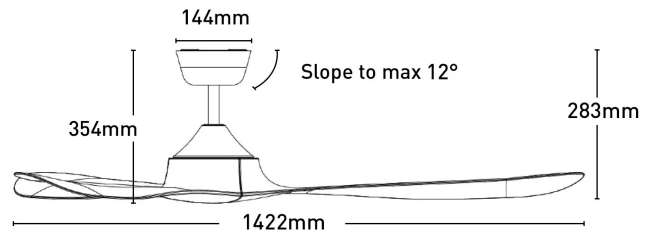

Juno 142cm DC Ceiling Fan with LED Light and Remote

FC1128143WW

- 142cm ceiling fan
- Reversible airflow for summer and winter use
- Tropically rated
- Corrosion and moulded ABS body and blades
- Suitable for indoor or enclosed outdoor installation
- 6-speed remote controller included
- Available with or without colour-changing LED light
- 1H/4H/8H fan off timer, no light off timer
- Easy installation with quick connect wiring

Blade Material	ABS
Blade Sweep	1422
Colour Options	White/Black
Colour Temperature	3000K/3500K/4000K/5000K
Controller	Remote Control
Light Colour	3000K/3500K/4000K/5000K
Light Output	1200lm/1250lm/1250lm/1300lm
Lumens	1200lm/1250lm/1250lm/1300lm
Material	ABS
Max Airflow	12,995m ³ /h
Model	FC1128143
Recommended Spaces	Living Room, Dining Room, Kitchen, Bedroom, Study, Alfresco, Coastal Areas
Reverse Airflow	True
Speed Settings	6
Warranty	3 year in-home warranty / 6 year motor warranty
Wattage	35W
Weight	5.6 kg
With Remote	1

Dimensions

Colours

Model No. : FC1128143WW
Assembly : White
Blades : White

Model No. : FC1128143BB
Assembly : Black
Blades : Black