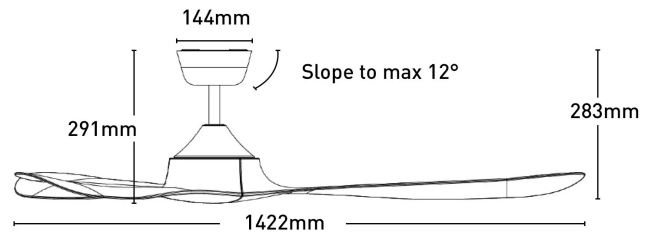

Juno 142cm DC Ceiling Fan with Remote

FC1120143WW

- 142cm ceiling fan
- Reversible airflow for summer and winter use
- Tropically rated
- Corrosion and moulded ABS body and blades
- Suitable for indoor or enclosed outdoor installation
- 6-speed remote controller included
- Available with or without colour-changing LED light
- 1H/4H/8H fan off timer, no light off timer
- Easy installation with quick connect wiring

Blade Material	ABS
Blade Sweep	142cm
Colour Options	White/Black
Controller	Remote Control
Material	ABS
Max Airflow	12,995m ³ /h
Model	FC1120143
Recommended Spaces	Living Room, Dining Room, Kitchen, Bedroom, Study, Alfresco, Coastal Areas
Reverse Airflow	True
Speed Settings	6
Warranty	3 year in-home warranty / 6 year motor warranty
Wattage	35W
Weight	5 kg
With Remote	1

Dimensions

Colours

Model No. : FC1120143WW
Assembly : White
Blades : White

Model No. : FC1120143BB
Assembly : Black
Blades : Black