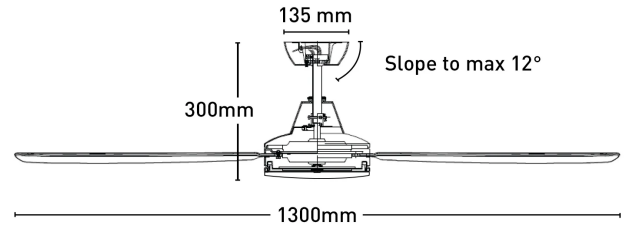

Luna 130cm AC Ceiling Fan

FC550134BK

Key Features:

- 1300mm (52") 4 x Plywood blades
- Tropically rated
- Summer / Winter settings
- Wall controller included
- Remote control adaptable (sold separately)

Beam Detection Angle	12°
Blade Material	Plywood
Blade Sweep	4 x Plywood blades
Controller	Wall control / Remote control (sold separately)
Material	Metal
Max Airflow	9,100 m ³ /hr
Model	FC550134BK
Motor Power	60W
Recommended Spaces	Living Room, Dining Room, Kitchen, Bedroom, Study, Alfresco, Coastal Areas
Volt	220-240V
Warranty	2-year in home warranty, 6-year motor warranty
Wattage	60W
Weight	6.2 kg
Wireless Frequency	50Hz

Dimensions

Colours

Model No. : FC550134BK
Assembly : Black
Blades : Black

Model No. : FC550134BS
Assembly : Brushed Steel
Blades : Silver