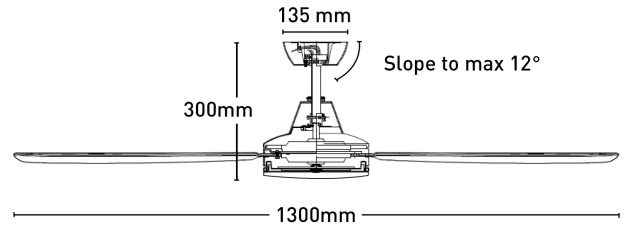

Luna 130cm AC Ceiling Fan

FC550134BS

Key Features:

- 1300mm (52") 4 x Plywood blades
- Tropically rated
- Summer / Winter settings
- Wall controller included
- Remote control adaptable (sold separately)

Beam Detection Angle	12°
Blade Material	Plywood
Blade Sweep	4 x Plywood blades
Controller	Wall control / Remote control (sold separately)
Material	Metal
Max Airflow	9,100 m ³ /hr
Model	FC550134BK
Motor Power	60W
Recommended Spaces	Living Room, Dining Room, Kitchen, Bedroom, Study, Alfresco, Coastal Areas
Volt	220-240V
Warranty	2-year in home warranty, 6-year motor warranty
Wattage	60W
Weight	6.2 kg
Wireless Frequency	50Hz

Dimensions

Colours

Model No. : FC550134BK
Assembly : Black
Blades : Black

Model No. : FC550134BS
Assembly : Brushed Steel
Blades : Silver