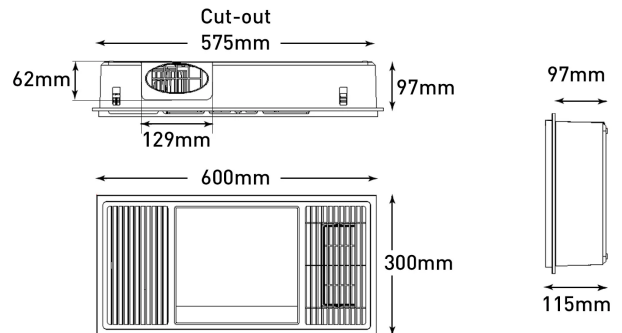

Mercury CCT 3 in 1 Bathroom Solution

BH212ESWWH

Key Features:

- Ideal for bathrooms
- Powerful 45W ball bearing motor
- 1.5M duct with external wall grille included
- Cut-out template included
- Wall controller with 3 switches for separate heat, fan, and light control
- Thermal fuse provides safety protection
- 2 x duct clamps included

Air Extraction	360m3/hr
Colour Temperature	Warm White, Neutral White, Cool White
Cut Out Size	275mm
Globe Included	Yes
Globe Type	LED
Light	LED panel
Lumens	900lm
Model	BH212ESWBK
Volt	220-240V
Wattage	15W

Dimensions

Colours

Model No. : BH212ESWBK
Colour : Black

Model No. : BH212ESWWH
Colour : White