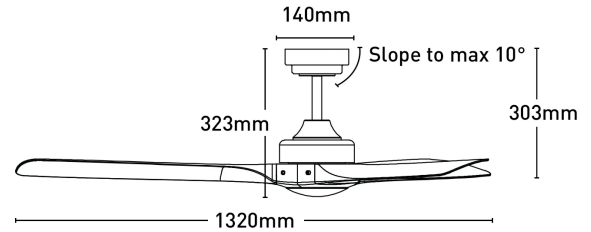

Blade Material	ABS
Blade Sweep	132cm
Colour Options	White/Black/Brushed Chrome
Colour Temperature	3000K/4000K/5000K/5700K
Controller	Remote Control
Light Colour	3000K/4000K/5000K/5700K
Light Output	900lm/950lm/1000lm/1000lm
Lumens	900lm/950lm/1000lm/1000lm
Material	Metal
Max Airflow	10,904m ³ /h
Model	FC628133G
Recommended Spaces	Living Room, Dining Room, Kitchen, Bedroom, Study, Alfresco, Coastal Areas
Reverse Airflow	True
Speed Settings	6
Warranty	3 year in-home warranty / 6 year motor warranty
Wattage	35W motor and 20W LED
Weight	5.3 kg
With Remote	1

Dimensions

Colours

Model No. : FC628133GWH
Assembly : White
Blades : Light Timber

Model No. : FC628133GBK
Assembly : Black
Blades : Dark Timber

Model No. : FC628133GBC
Assembly : Brushed Chrome
Blades : Black