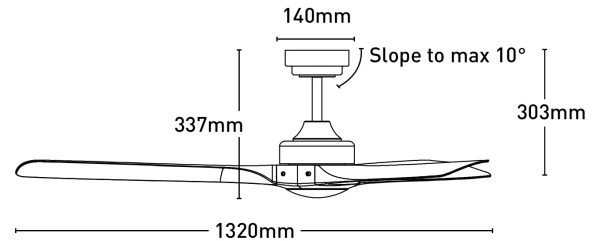

<b>Blade Material</b>	ABS
<b>Blade Sweep</b>	132cm
<b>Colour Options</b>	White/Black/Brushed Chrome
<b>Controller</b>	Remote Control
<b>Material</b>	Metal
<b>Max Airflow</b>	10,904m <sup>3</sup> /h
<b>Model</b>	FC620133G
<b>Recommended Spaces</b>	Living Room, Dining Room, Kitchen, Bedroom, Study
<b>Reverse Airflow</b>	True
<b>Speed Settings</b>	6
<b>Warranty</b>	3 year in-home warranty / 6 year motor warranty
<b>Wattage</b>	35W
<b>Weight</b>	5.2 kg
<b>With Remote</b>	1

### Dimensions