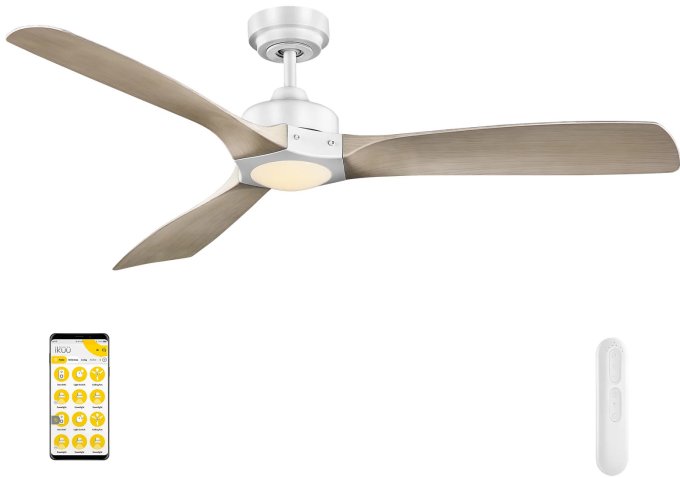

Minota 132cm DC Ikuü Smart Wi-Fi Ceiling Fans with LED Light and Remote

FC628133GWH

- 132cm ceiling fan
- Reversible airflow for summer and winter use
- Tropically rated
- Metal body with corrosion resistant ABS blades
- Suitable for indoor or enclosed outdoor installation
- 6-speed remote controller included
- Available with or without colour-changing LED light
- 1H/4H/8H only fan off timer, no light off timer
- Easy installation with quick connect wiring

Blade Material	ABS
Blade Sweep	132cm
Colour Options	White/Black/Brushed Chrome
Colour Temperature	3000K/4000K/5000K/5700K
Controller	Remote Control
Light Colour	3000K/4000K/5000K/5700K
Light Output	900lm/950lm/1000lm/1000lm
Lumens	900lm/950lm/1000lm/1000lm
Material	Metal
Max Airflow	10,904m ³ /h
Model	FC628133G
Recommended Spaces	Living Room, Dining Room, Kitchen, Bedroom, Study, Alfresco, Coastal Areas
Reverse Airflow	True
Speed Settings	6
Warranty	3 year in-home warranty / 6 year motor warranty
Wattage	35W motor and 20W LED
Weight	5.3 kg
With Remote	1

Model No. : FC628133GWH
Assembly : White
Blades : Light Timber

Model No. : FC628133GBK
Assembly : Black
Blades : Dark Timber

Model No. : FC628133GBC
Assembly : Brushed Chrome
Blades : Black