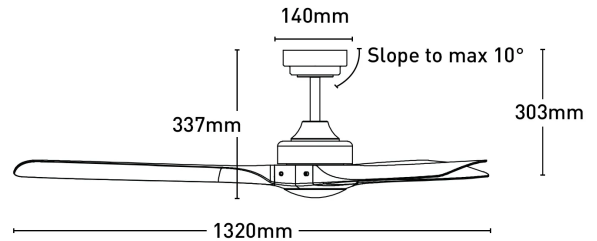

Blade Material	ABS
Blade Sweep	132cm
Colour Options	White/Black/Brushed Chrome
Controller	Remote Control
Material	Metal
Max Airflow	10,904m³/h
Model	FC620133G
Recommended Spaces	Living Room, Dining Room, Kitchen, Bedroom, Study
Reverse Airflow	True
Speed Settings	6
Warranty	3 year in-home warranty / 6 year motor warranty
Wattage	35W
Weight	5.2 kg
With Remote	1

One Clever App
Easy. Seamless. Integrated
Anywhere, anytime control
Automate events
Control device groups
Schedule timers

works with

DC MOTOR

6 YEAR MOTOR WARRANTY

3 YEAR IN HOME WARRANTY

Dimensions

Colours

Model No. : FC620133GBK
Assembly : Black
Blades : Dark Timber

Model No. : FC620133GWH
Assembly : White
Blades : Light Timber

Model No. : FC620133GBC
Assembly : Brushed Chrome
Blades : Black