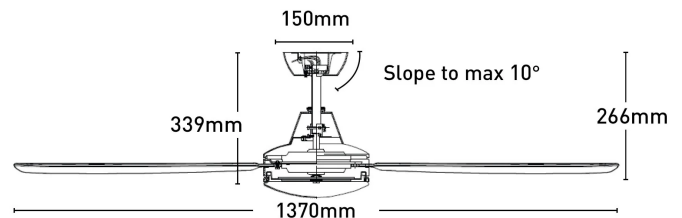

## Nemoi 137cm DC Ceiling Fan with LED Light and Remote

FC708134BK

- 137cm ceiling fans
- Reversible airflow for summer and winter use
- Tropically rated
- Corrosion and moulded ABS body and blades
- Suitable for indoor or enclosed outdoor installation
- 6-speed remote controller (FRM124) included
- Available with or without colour-changing LED light
- 1H/4H/8H fan off timer, no light off timer
- Easy installation with quick connect wiring

<b>Blade Material</b>	ABS
<b>Blade Sweep</b>	137cm
<b>Colour Options</b>	White/Black
<b>Colour Temperature</b>	3000K/4000K/5000K/5700K
<b>Controller</b>	Remote Control
<b>Light Colour</b>	3000K/4000K/5000K/5700K
<b>Light Output</b>	1000lm/1000lm/1000lm/1000lm
<b>Lumens</b>	1000lm/1000lm/1000lm/1000lm
<b>Material</b>	ABS
<b>Max Airflow</b>	10,228m <sup>3</sup> /h
<b>Model</b>	FC708134
<b>Recommended Spaces</b>	Living Room, Dining Room, Kitchen, Bedroom, Study, Alfresco, Coastal Areas
<b>Reverse Airflow</b>	True
<b>Speed Settings</b>	6
<b>Warranty</b>	3 year in-home warranty / 6 year motor warranty
<b>Wattage</b>	35W Motor, 18W LED Light
<b>Weight</b>	5.5 kg
<b>With Remote</b>	1

### Dimensions

### Colours

**Model No.** : FC708134BK  
**Assembly** : Black  
**Blades** : Black

**Model No.** : FC708134WH  
**Assembly** : White  
**Blades** : White