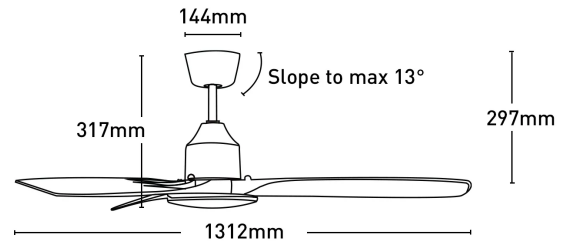

## Raptor 131cm DC Ceiling Fan with Remote

FC970133BK

### Key Features:

- 52" (1312mm) ceiling fan
- High performance energy efficient with a DC motor
- Quick and easy blade installation
- 6-Speed remote controller:
  1. Fan ON/OFF
  2. 6 speeds to choose
  3. Summer/Winter mode control

### Dimensions