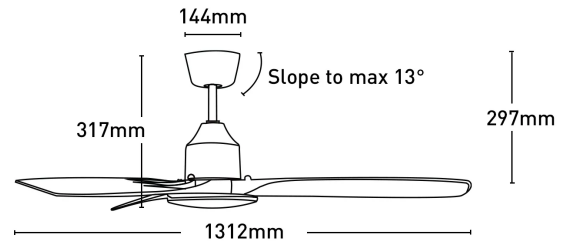

Raptor 131cm DC Ceiling Fan with Remote

FC970133WH

Key Features:

- 52" (1312mm) ceiling fan
- High performance energy efficient with a DC motor
- Quick and easy blade installation
- 6-Speed remote controller:
 1. Fan ON/OFF
 2. 6 speeds to choose
 3. Summer/Winter mode control

Blade Material	ABS non- rusting blades
Colour	Black/White
Controller	Remote Control
I R Frequency	50Hz
Material	Metal
Max Airflow	12,000 m3/hr
Motor Wattage	35W (DC)
Recommended Spaces	Living Room, Dining Room, Kitchen, Bedroom, Study, Alfresco, Coastal Areas
Reverse Airflow	True
Speed Settings	6
Volt	220-240V
Warranty	3 year in-home warranty / 6 year motor warranty
Weight	4.5 kg
With Remote	1

Dimensions

Colours

Model No. : FC970133BK
Assembly : Black
Blades : Black

Model No. : FC970133WH
Assembly : White
Blades : White