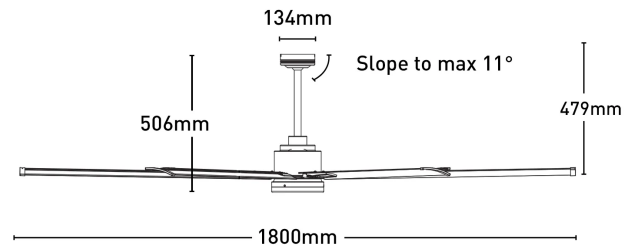

### Key Features

- 1800mm (72") ceiling fan
- High performance energy efficient 35W DC motor
- Quick and easy fan installation\*
- 6-speed controller
- Fan Off/On controller
- 1-6 fan speeds
- Easy control summer / winter setting
- 1H / 4H / 8H fan timer

<b>Blade Material</b>	Aluminium (Black / Graphite)
<b>Blade Pitch</b>	11°
<b>Colour Options</b>	Brushed Chrome, Graphite
<b>Controller</b>	Wall control, Remote control
<b>Material</b>	Aluminium
<b>Max Airflow</b>	Max. 17,653 m3/hr
<b>Motor Wattage</b>	35W (DC)
<b>Reverse Airflow</b>	True
<b>Speed Settings</b>	6
<b>Volt</b>	220-240V
<b>Warranty</b>	2 year in-home warranty , 5 year motor warranty
<b>Weight</b>	14.27 kg
<b>Wireless Frequency</b>	50Hz

### Dimensions