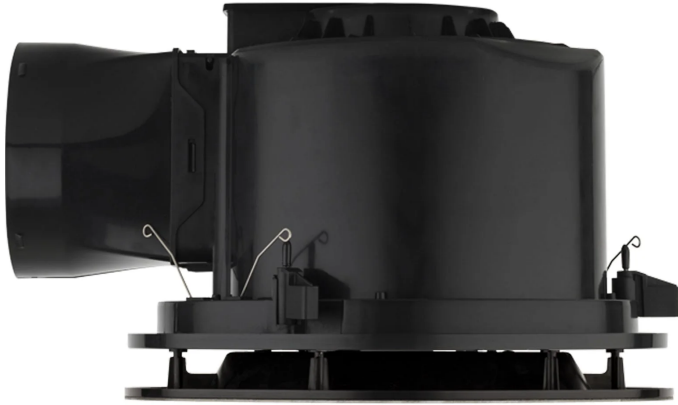

Turboline 300 Round Exhaust Fan with CCT LED

BE510ESPBK

- Powerful motor, two speeds to choose from
- Quick and easy installation
- Ideal for bathrooms, toilets, or kitchens
- Air extraction capacity rated at 600m³/hr
- 19W LED Panel
- Cut-out template included

Colour Temperature	Warm/Neutral/Cool
Cut Out Size	300mm
Lumens	1100lm/1200lm/1100lm
Material	Plastic
Max Airflow	600m ³ /h
Model	BE510ESP
Recommended Spaces	Bathroom, Toilet and Kitchen
Warranty	1-year replacement warranty
Wattage	100W/58W
Weight	3.9 kg

Dimensions

Colours

Model No. : BE510ESPBK
Colour : Black

Model No. : BE510ESPPWH
Colour : White