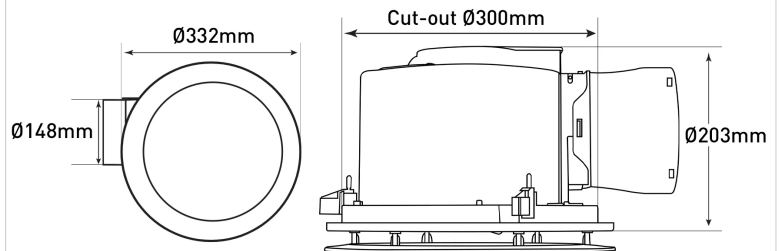

Turboline 300 Round Exhaust Fan with CCT LED

BE510ESPBK

- Powerful motor, two speeds to choose from
- Quick and easy installation
- Ideal for bathrooms, toilets, or kitchens
- Air extraction capacity rated at 600m³/hr
- 19W LED Panel
- Cut-out template included

Colour Temperature	Warm/Neutral/Cool
Cut Out Size	300mm
Lumens	1100lm/1200lm/1100lm
Material	Plastic
Max Airflow	600m ³ /h
Model	BE510ESP
Recommended Spaces	Bathroom, Toilet and Kitchen
Warranty	1-year replacement warranty
Wattage	100W/58W
Weight	3.9 kg

Dimensions

Colours

Model No. : BE510ESPBK
Colour : Black

Model No. : BE510ESPPWH
Colour : White