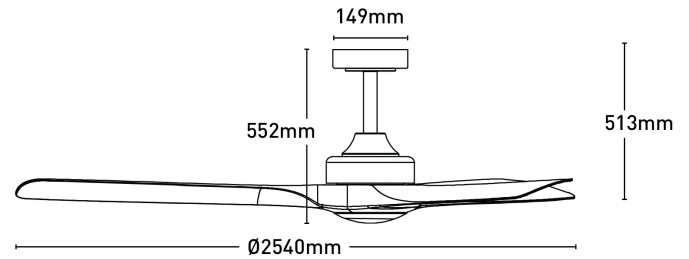

Century 254cm DC Ceiling Fan Kit with Remote

FC100253WHKIT

- 2540mm (100") ceiling fan
- 3-year in home warranty*
- 6-year motor warranty
- High performance energy efficient 35W DC motor
- ABS non-rusting blades
- 6-speed remote and wall controller- Fan ON/OFF, Easy control Summer / Winter reversing setting.

Blade Material	ABS
Colour	Black, White, Dark Timber
Max Airflow	Max 30,589 m3/hr
Motor Wattage	35W DC
Speed Settings	6
Volt	220-240V~
Weight	12.55 kg

Dimensions

Colours

Model No. : FC100253WHKIT
Assembly : White
Blades : White