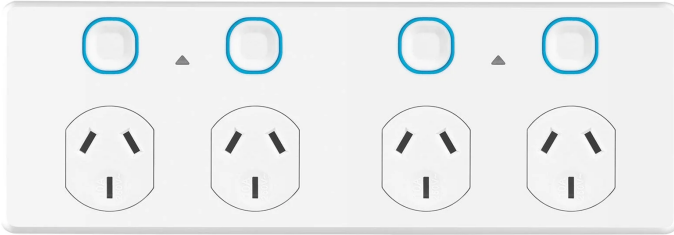

## Ikuü Smart Zigbee Quad Power Point

SPP04G

### Key Features:

- Zigbee 3.0 compliant
- Requires neutral
- LED indicators: Blue for On, white for Pairing
- Terminals fit up to 3 x 2.5mm<sup>2</sup> building cables
- White, UV-resistant material does not turn yellow
- Indoor use only
- Approved to Australian and New Zealand electrical safety standards

<b>Compliance Standards</b>	SPPUSB02G/SPPUSB02GMBK
<b>Connectivity</b>	Zigbee
<b>Contact Material [Single Line Text Field]</b>	Brass
<b>Ip Rating</b>	IP20
<b>Material</b>	Polycarbonate
<b>Model</b>	SPP04G
<b>Operating Load</b>	2500W total (max)
<b>Protocol</b>	IEEE 802.15.4
<b>Requirements</b>	Mercator Ikuü zigbee hub
<b>Terminal Size [Single Line Text Field]</b>	6mm <sup>2</sup> (can fit up to 3 x 2.5mm <sup>2</sup> wires per terminal)
<b>Volt</b>	250V
<b>Warranty</b>	3 years
<b>Wireless Frequency</b>	2.4GHz

### Dimensions

215mm

74mm

13mm

41mm

171mm

51mm