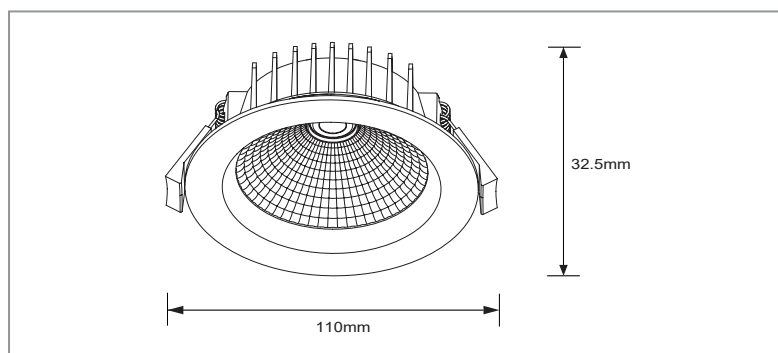

- COB downlight
- High efficiency SMD chips
- Constant current driver
- Highly transparent opal polycarbonate diffuser
- Trailing edge dimming option
- Fixed head downlight
- 1.2m flex and plug included
- Tri-colour 3000k/4000k/5700k - switchable
- IC-4 rating - can be installed under ceiling insulation
- Internal/external IP44 rating

DIMENSIONS

SPECIFICATIONS

Order Code	D13CT
Model Number	TLVI34560WD
Input Voltage	240v
Wattage	12w
Lumen Output	900lm
IP Rating	IP44
Beam Angle	100°
Driver	Remote driver
Cutout	90mm
Fitting Colour	White
Colour Temp	Tri-colour 3000k/4000k/5700k
Dimming Options	Yes - trailing edge
Flex and Plug	Yes
Body Type	Powder coated die-cast aluminium
Gimble/Fixed	Fixed
Weight	0.33kg