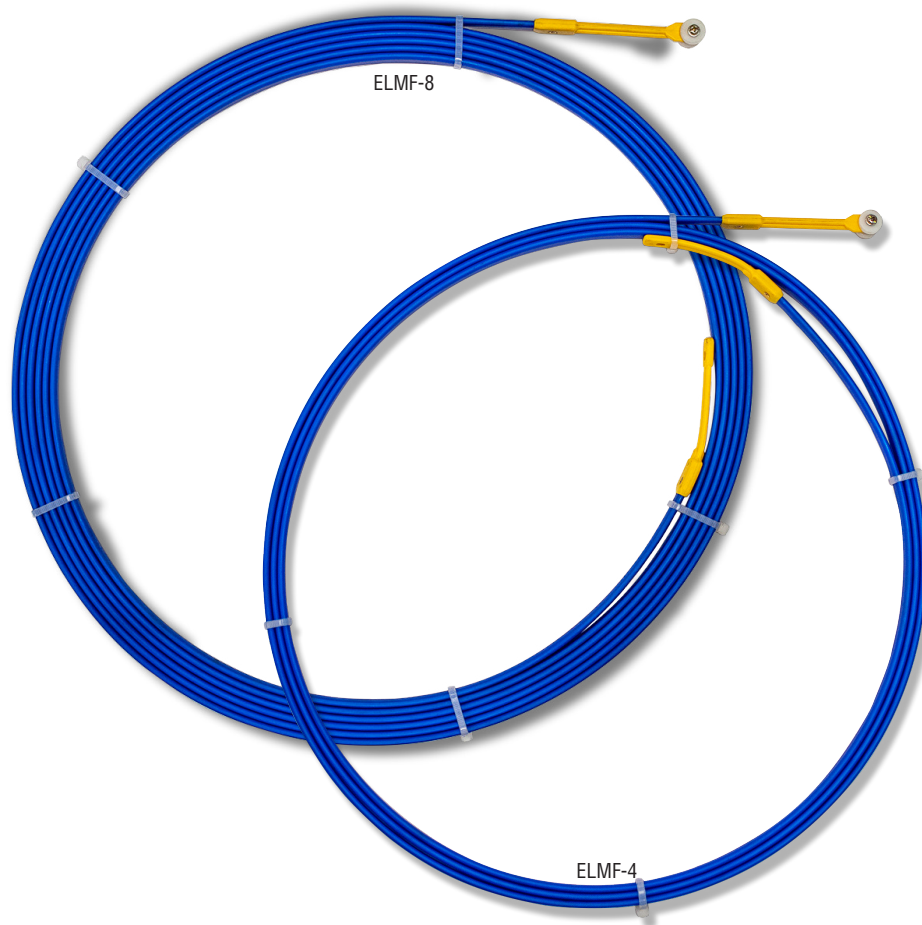

## BLUE TONGUE PULL THROUGHS

### FEATURES

- Ⓢ Allows for single person operation.
- Ⓢ Perfect for wall cavities, suspended ceilings, and tight spaces.
- Ⓢ Constructed from a non-conductive material that offers high tensile strength and exceptional durability.
- Ⓢ Maintains straightness when uncoiled yet will bend in the desired direction.
- Ⓢ Suitable for horizontal, corner, diagonal, top-down, and bottom-up wiring.
- Ⓢ The glow-in-the-dark guide wheels are engineered to smoothly navigate over obstacles and sharp edges.
- Ⓢ Includes a tail end for tying cable, guide wheel to navigate cavities and hook attachment for fishing cables.

### SPECIFICATIONS

Part No.	Description
ELMF-4	4m Pull Through
ELMF-8	8m Pull Through

Accessories	
ELMHF	Spare Hook
ELMLWF	Leader Wheel Attachment
ELMTEF	Tail End Attachment

**NOTE:** the above accessories are included with the pull throughs, but are also available as spare parts