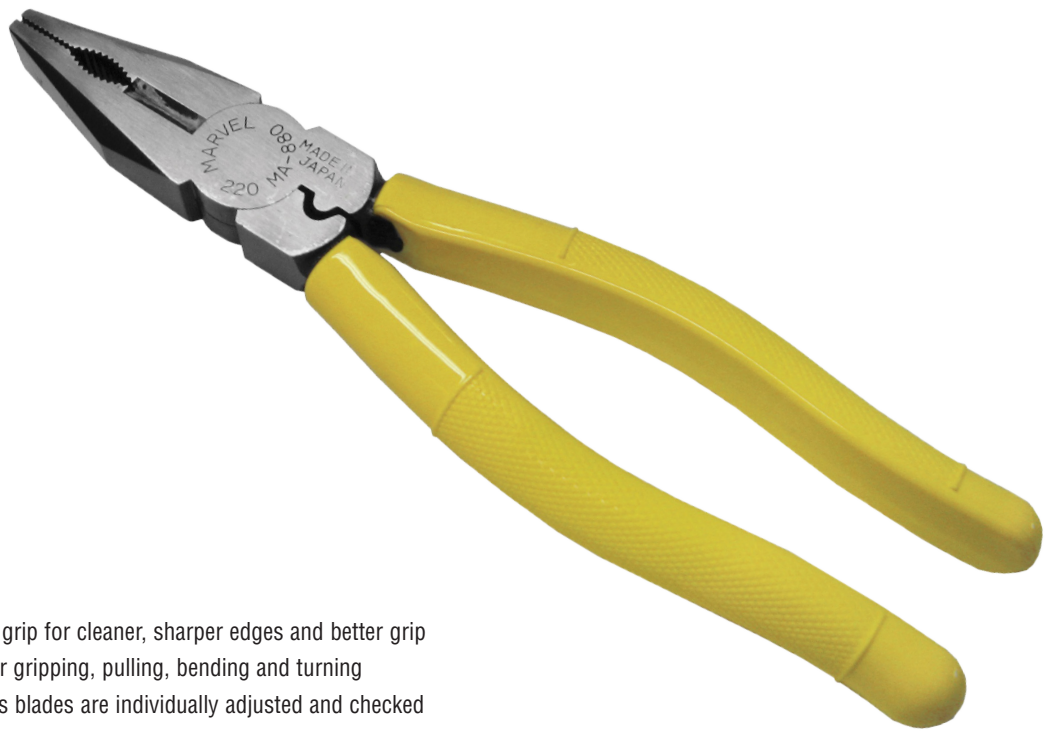

Wattmaster

THE BRAND ELECTRICIANS RELY ON

Heavy Duty Linesman Pliers

Features:

- Diamond pattern nose grip for cleaner, sharper edges and better grip
- Radiused chain grip for gripping, pulling, bending and turning
- Precise tip clearance as blades are individually adjusted and checked
- Extra-long cutter blades for cutting multi-stranded flat cables with one snip
- Made from drop forged hardened steel and fully heat treated
- Black baked finish with heavy duty comfort handle grips

Specifications:

CUTTING CAPACITY COPPER WIRE:	0-3.2mm ²
CUTTING CAPACITY STEEL WIRE:	0-2.6mm ²
CUTTING CAPACITY 3C FLAT CABLE:	0-2.0mm ²
CRIMPING CAPACITY NON-INSULATED TERMINALS:	2.5-6.0mm ²
LENGTH:	225mm
WEIGHT:	400g