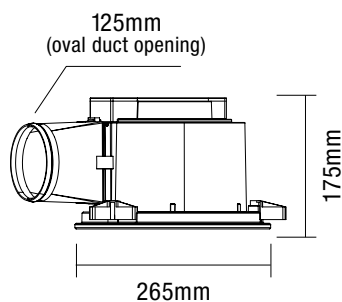

DIMENSIONS

ROUND 240 / SQUARE 240