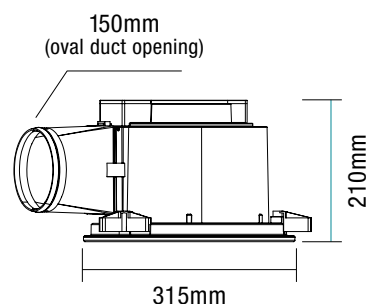

ROUND 295 / SQUARE 295