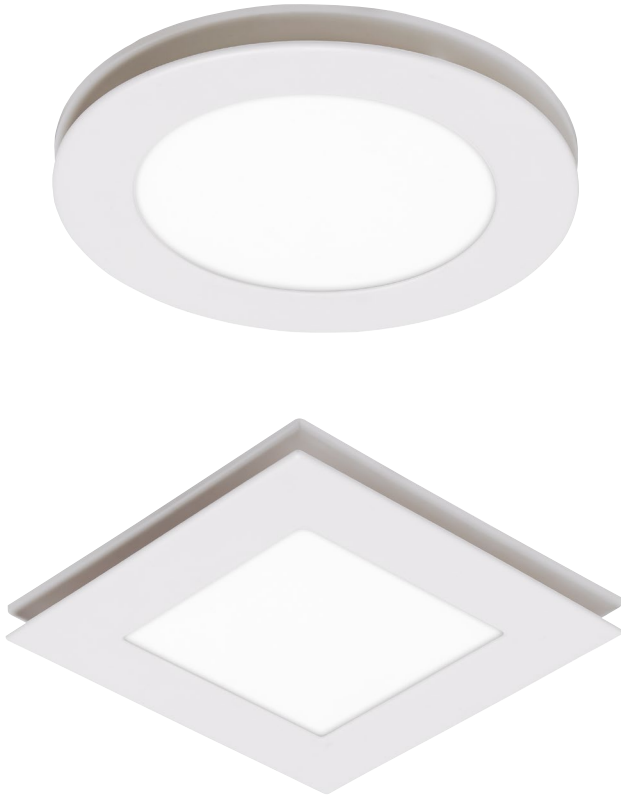

## 45W / 72W EXHAUST FAN ROUND / SQUARE TRICOLOUR LED LIGHT

### Features

- Low profile design ideal for installation in bathroom, laundry and any residential and apartments applications
- Swivel quick mount base for easy installation
- Polypropylene (PP) housing with ABS fascia (Flow 240), ABS plastic housing with ABS fascia (Flow 295)
- Built in thermal overload protection
- Side ducting access with draft stopper included
- Compatible with Martec bathroom remote MBHREM (not included)